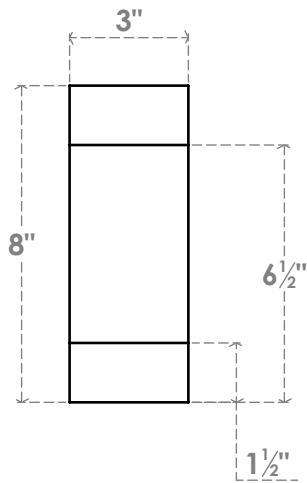

RFTP03X08X30NEW

3"W X 8"H X 30"L NEWPORT ARCHITECTURAL GRADE PVC RAFTER TAIL

SIDE PROFILE

FRONT PROFILE

ISOMETRIC

EKENA MILLWORK
 2300 WEST MAIN ST.
 CLARKSVILLE, TX 75426
 TOLL FREE: 866-607-0453
 WWW.EKENAMILLWORK.COM

NOTES

1. INSTALLATION TO BE COMPLETED IN ACCORDANCE WITH MANUFACTURER'S SPECIFICATIONS.
2. DRAWING MAY NOT BE TO SCALE
3. THIS DRAWING IS INTENDED FOR DESIGN AND PLANNING PURPOSES ONLY.
4. ALL INFORMATION CONTAINED HEREIN WAS CURRENT AT THE TIME OF DEVELOPMENT BUT MUST BE REVIEWED AND APPROVED BY THE PRODUCT MANUFACTURER TO BE CONSIDERED ACCURATE.
5. ARCHITECTURAL GRADE PVC PRODUCTS ARE MADE FROM EXPANDED CELLULAR PVC AND COME NATURALLY WHITE BUT MAY BE PAINTED