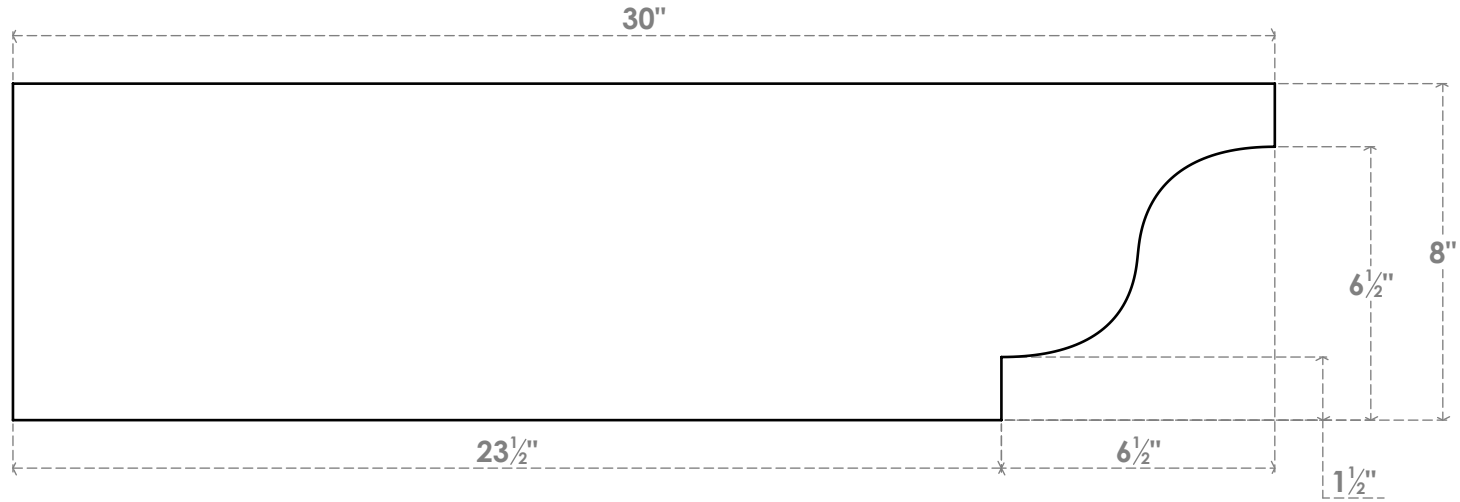

RFTP03X08X30NEW

3"W X 8"H X 30"L NEWPORT ARCHITECTURAL GRADE PVC RAFTER TAIL

SIDE PROFILE

FRONT PROFILE

ISOMETRIC

EKENA MILLWORK
 2300 WEST MAIN ST.
 CLARKSVILLE, TX 75426
 TOLL FREE: 866-607-0453
 WWW.EKENAMILLWORK.COM